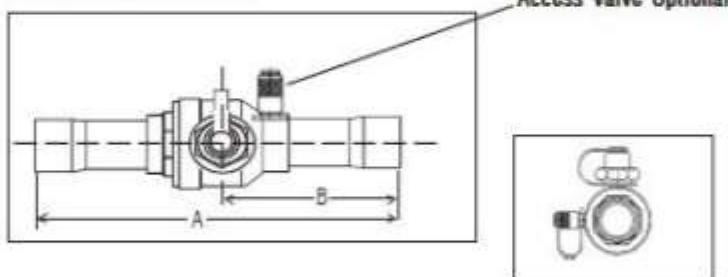

ABV REFRIGERATION BALL VALVE

APPLICATIONS

- ✧ Isolate suction, discharge, and liquid line pipework during maintenance shutdown periods

FEATURES

- ✧ Forged brass body
- ✧ Hermetic design
- ✧ Compatible with new refrigerants/lubricants
- ✧ Full internal ports through 2-1/8"
- ✧ Bi-directional flow characteristics
- ✧ Valve stem cap retained by strap attached to main body
- ✧ Integrated access port available on all sizes

SPECIFICATIONS

- ✧ Body: Forged Brass
- ✧ Extension Stubs: 100% Copper Connections 500 psig
- ✧ Maximum working pressure:
- ✧ Not for use with R-123
- ✧ Fluid temperature range: +300°F to -40°F
- ✧ UL File Number: SA 5312
- ✧ CSA File Number: LR 32462

NOMENCLATURE

Example: ABV5A

A	BV	5	A
Series	Ball Valve	Connection Size (in 1/8")	Access Valve (optional)

DIMENSIONAL DATA

SELECTION AND ORDERING INFORMATION FOR ABV

PCN* without Access Valve	PCN* with Access Valve	Valve	Port Size	Connection Size	Dimensions (Inches)	
					A	B
064383	064384	ABV2	1/2	1/4 ODP	5.47	2.55
062104	062114	ABV3	1/2	3/8 ODP	5.47	2.55
062105	062115	ABV4	1/2	1/2 ODP	6.35	2.87
062106	062116	ABV5	1/2	5/8 ODP	6.35	2.97
064385	064386	ABV6	3/4	3/4 ODP	7.42	3.49
062107	062117	ABV7	3/4	7/8 ODP	7.42	3.49
062108	062118	ABV9	1	1 1/8 ODP	9.11	4.47
062109	062119	ABV11	1 1/4	1 3/8 ODP	9.87	4.84
062110	062120	ABV13	1 1/2	1 5/8 ODP	10.98	5.38
062111	062121	ABV17	2	2 1/8 ODP	11.75	5.77
062112	062122	ABV21	2	2 3/8 ODP	11.75	5.77
062113	062123	ABV25*	2	3 1/8 ODP	11.81	5.82