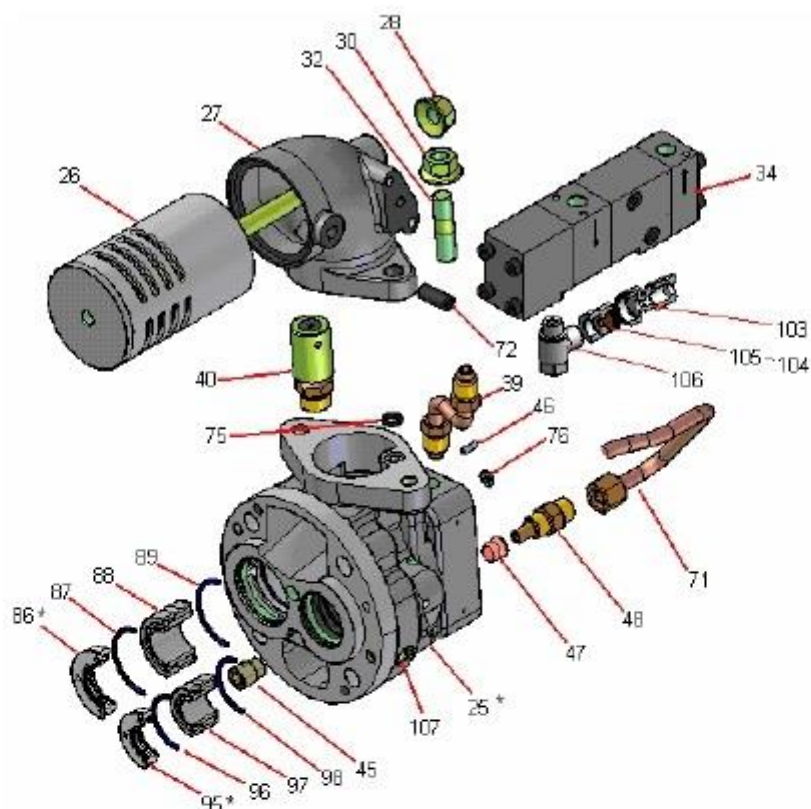

POS.	REF. Nº	DESIGNATION	QUANT.	OBSERV.
25	5127134*	VALVE BODY RIGHT	1	
	5127634**	VALVE BODY LEFT	1	
26	5290525	SILENCER	1	
27	5127180	ELBOW	1	
28	0120810	NUT	1	
30	0121011	NUT	2	
32	5124252	STUD	2	
34	5202300	SERVO-LOCKER	1	See detail next page
39	5125084	PIPE	1	
40	5290103	SILENCER	1	
45	5290104	CHECK VALVE	1	
46	0200208	SLEEVE	1	
47	5115085	MEMBRANE	1	SET OF SEALS
48	5127086	PLUG	1	
71	5127158	PIPE FOR STOP SIGNAL	1	
72	0200616	ELASTIC SPINE	1	
75	0300615	O-RING	1	SET OF SEALS
76	0300415	O-RING	1	SET OF SEALS
86	5127137*	FRONT LOCKER	1	REPAIR KIT
	5127127**	FRONT LOCKER	1	REPAIR KIT
87	0303715	O-RING	1	SET OF SEALS
88	0922023	NEEDLE BEARING	1	REPAIR KIT
89	0303715	O-RING	1	SET OF SEALS
95	5127140*	RETAINER	1	REPAIR KIT
	5127141**	RETAINER	1	REPAIR KIT
96	0302815	O-RING	1	SET OF SEALS
97	0921518	NEEDLE BEARING	1	REPAIR KIT
98	0302815	O-RING	1	SET OF SEALS
103	5400141	RACOR	1	
104	5400140	SUPPORT FILTER	1	
105	1631212	FILTER	1	
106	0440618	RACOR G1/8"-Ø6	1	
107	0639708	PLUG G 1/8"	1