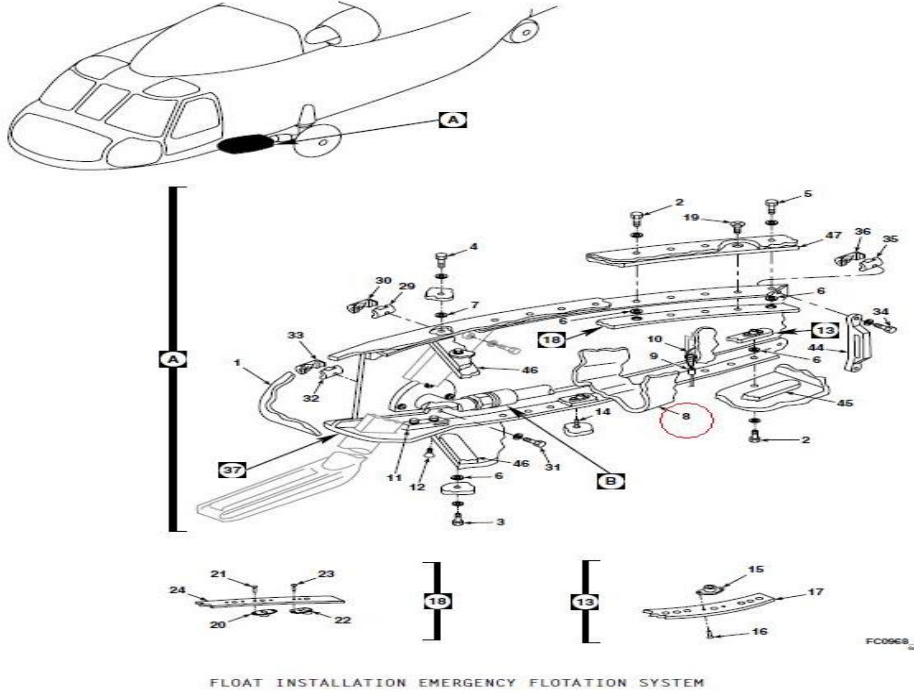

FLOAT INSTALLATION EMERGENCY FLOTATION SYSTEM

SA4047-S70TN-110-400

F0164-00

Page 3

INDEX NO.	PART NUMBER	DESCRIPTION	UNITS USABLE									
			1	2	3	4	5	6	7	PER ASSY	ON CODE	SM & R CODE
7	NAS43DD3-11	SPACER, SLEEVE								3		PAOZZ
8	70250-85806-101	FLOAT /SIKORSKY SOURCE CONTROL DWG/ /70167 PART NO. D24853-107/ /BREAKDOWN, A1-420QA-130-000/								1		PCOGG
9	SS90968016G0150	CABLE ASSY								2		PAOZZ
10	SS9094-008	RING, SPLIT KEY								4		PAOZZ
11	70250-35906-103	SPACER /SIKORSKY SOURCE CONTROL DWG/ /70167 PART NO. C16892-101/								1		PAOZZ
12	MS24694-C60	SCREW, MACHINE /AP/								1		PAOZZ
13	70250-35010-046	STRAP ASSY								1		A0000
14	MS24694-C60	SCREW, MACHINE /AP/								6		PAOZZ
15	NAS1473A3	NUT, SELF-LOCKING								9		PADZZ
16	NAS1097AD3	RIVET, SOLID /AP/								2		XBOZZ
17	70250-35010-109	STRAP								1		MHOZZ
18	70250-35010-044	STRAP ASSY								1		A0000
19	MS24694-C57	SCREW, MACHINE /AP/								6		PAOZZ
20	NAS1473A3	NUT, SELF-LOCKING								8		PADZZ
21	NAS1097AD3	RIVET, SOLID /AP/								2		XBOZZ
22	22NA17K3-02	NUTPLATE /72962/								1		PAOZZ
23	NAS1097AD3	RIVET, SOLID /AP/								2		XBOZZ
24	70250-35010-107	STRAP								1		MHOZZ
25	SS48CT1F107000	HOSE ASSY								1		PAOZZ
26	AN924-12J	NUT, PLAIN								1		PAOZZ
	NAS1149D1716K	WASHER, FLAT								1		PAOZZ
	MS21908J12	ELBOW, TUBE								1		PAOZZ
27	70250-85016-101	SUPPORT								1		PAOZZ
28	MS27039-1-15	SCREW, MACHINE /AP/								3		PAOZZ
	MS27183-42	WASHER, FLAT /AP/								6		PAOZZ
	MS21083N3	NUT, SELF-LOCKING /AP/								3		PAOZZ
29	RMLH2577-080	NUT, SELF-LOCKING /72962/								1		PAOZZ
30	NAS578-88	RETAINER, NUT								1		PAOZZ
31	NAS6608-17	BOLT, SHEAR								1		PAOZZ
	NAS1149F0863P	WASHER, FLAT								1		PAOZZ
32	RMLH2577-080	NUT, SELF-LOCKING								1		PAOZZ
33	NAS578-88	RETAINER, NUT								1		PAOZZ
34	NAS6608-17	BOLT, SHEAR								2		PAOZZ
	SS4409-091	WASHER, FLAT								2		PAOZZ
35	RMLH2577-080	NUT, SELF-LOCKING								2		PAOZZ
36	NAS578-88	RETAINER, NUT								2		PAOZZ
37	70250-85010-047	SUPPORT ASSY, LH								1		XBO00