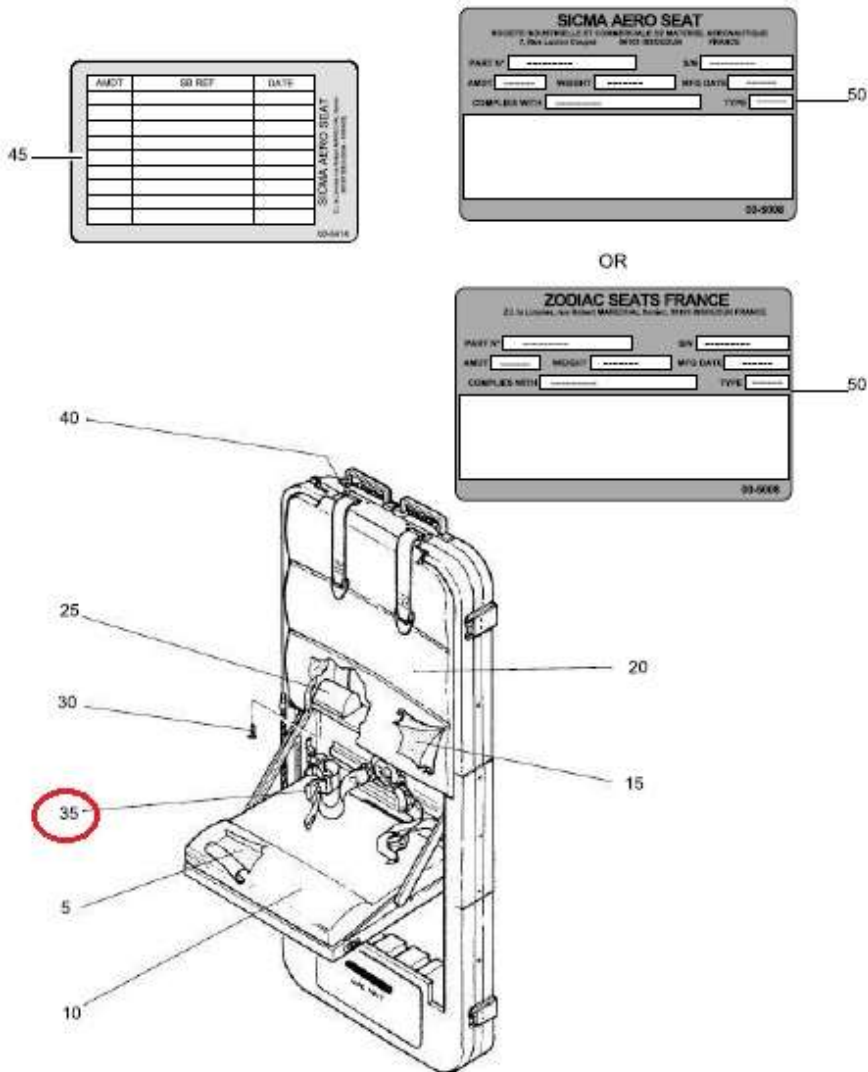

25-M24 ITEM 7

STOK NO: 14F011179

MALZEME ADI: SEAT BELT ASSY

KULLANILDIĞI SİSTEM CİHAZ: ATR-72 UÇAKLARINDA EKİPMANLAR VE KABİN İÇİ METARYALLERDE KULLANILAN
KEMERLERDİR.

Zodiac Seats France
COMPONENT MAINTENANCE MANUAL
125-SERIES

UPHOLSTERY INSTALLATION, STANDARD
SHEET 1 OF 1

Figure 2/GRAPHIC-25-11-22-991-802-A01

25-11-22

Page 10002-0
May 03/17

Zodiac Seats France
COMPONENT MAINTENANCE MANUAL
125-SERIES

FIG. ITEM	PART NUMBER	AIRLINE PART No.	NOMENCLATURE	USAGE CODE	UNITS PER ASSY
2					
- 1	125-03		UPHOLSTERY INSTALLATION, STANDARD SEE FIG. 1 FOR NHA	NP A	RF
- 1A	125-06		UPHOLSTERY INSTALLATION, SPECIAL SEE FIG. 1 FOR NHA	NP B	RF
5	125B730		. CUSHION, BOTTOM (F031374)		1
10	125-740		. COVER, BOTTOM (F018204) COLOR CODE: (ORANGE 05376LS020133)	A	1
- 10A	125-741		. COVER, BOTTOM (F287559) REF FABRIC: (GREY 2041LS074)	B	1
15	125B710		. CUSHION, BACKREST (F031375)		1
20	125-720		. COVER, BACKREST (F018202) COLOR CODE: (ORANGE 05376LS020133)	A	1
- 20A	125-721		. COVER, BACKREST (F287558) REF FABRIC: (GREY 2041LS074)	B	1
25	AFG0408090		. INERTIA REEL ASSY (F077371)	35FB9	1
30	NAS614B1032-10		. SCREW	80205	1
35	AFG0341165		. SEAT BELT ASSY (ALTERNATIVE PN: EQAFG0341165)	35FB9	1
40	AFG0347178		. CLIP (ALTERNATIVE PN: EQAFG0347178)	35FB9	2
45	00-8414		. PLACARD, MODIFICATION (F272278) (AMENDMENT MODIFICATION)		AR
50	00-5008		. IDENTIFICATION PLATE (F215118)		2